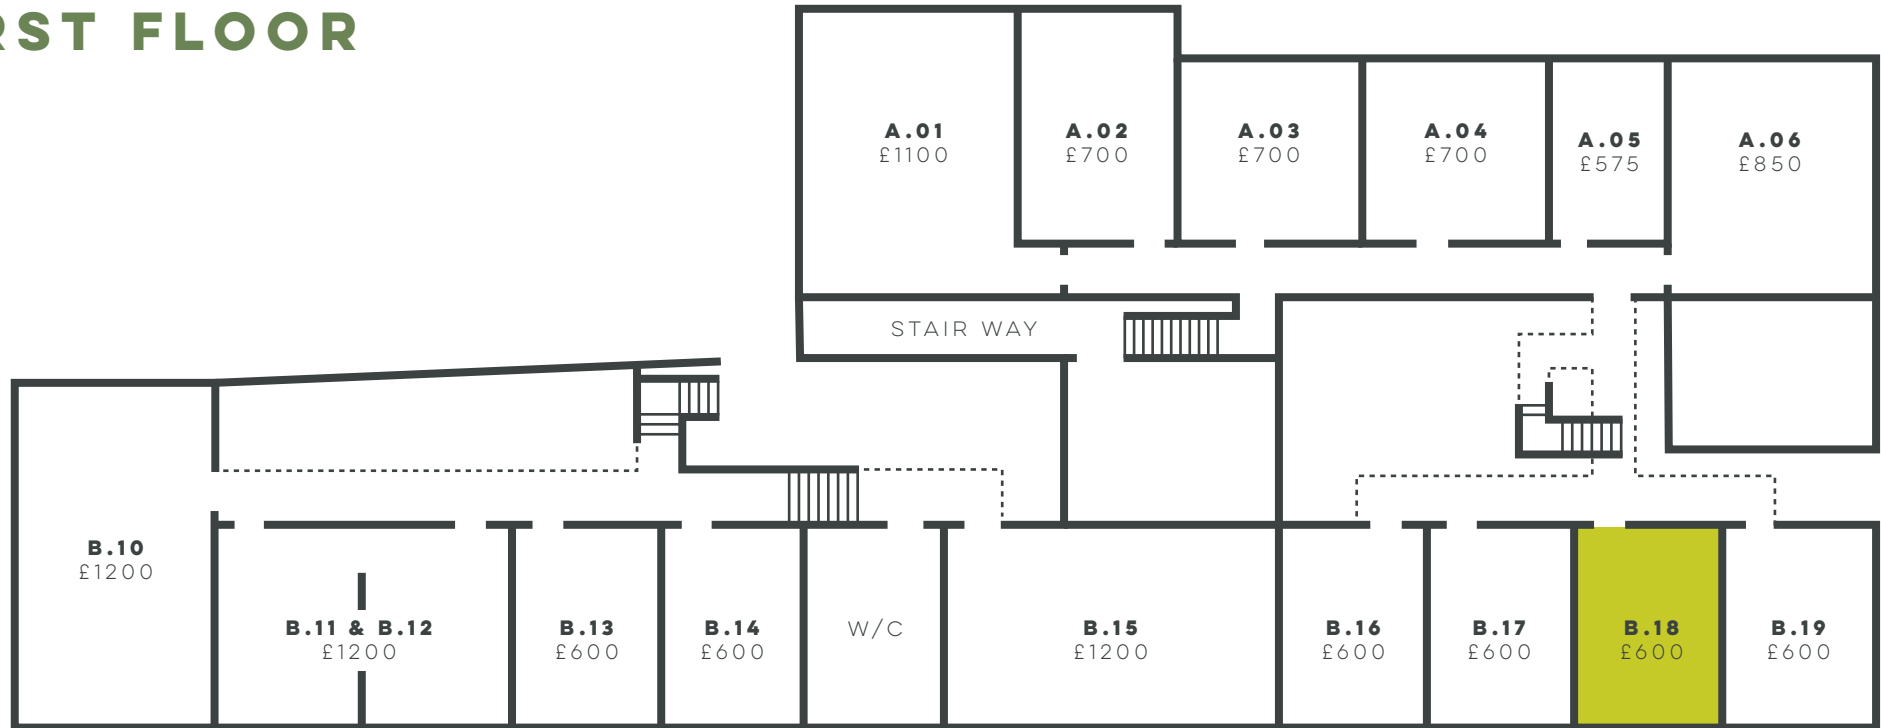

FIRST FLOOR

B.18
4 PERSON STUDIO (20 SQM)
£600 + VAT P/M 12-MONTH LEASE

A.01	41.5 SQM	B.10	47 SQM	B.15	44 SQM
A.02	24 SQM	B.11+	40 SQM	B.16	20 SQM
A.03	24 SQM	B.12		B.17	20 SQM
A.04	24 SQM	B.13	20 SQM	B.18	20 SQM
A.05	15 SQM	B.14	20 SQM	B.19	20 SQM
A.06	32.5 SQM				

INCLUDES:

24/7 Access
 Utilities & Cleaning
 1GB Fibre
 Members' Lounge

Members' Kitchen
 16 Hrs Meeting Room Use
 Business Address
 Showers And Bike Racks