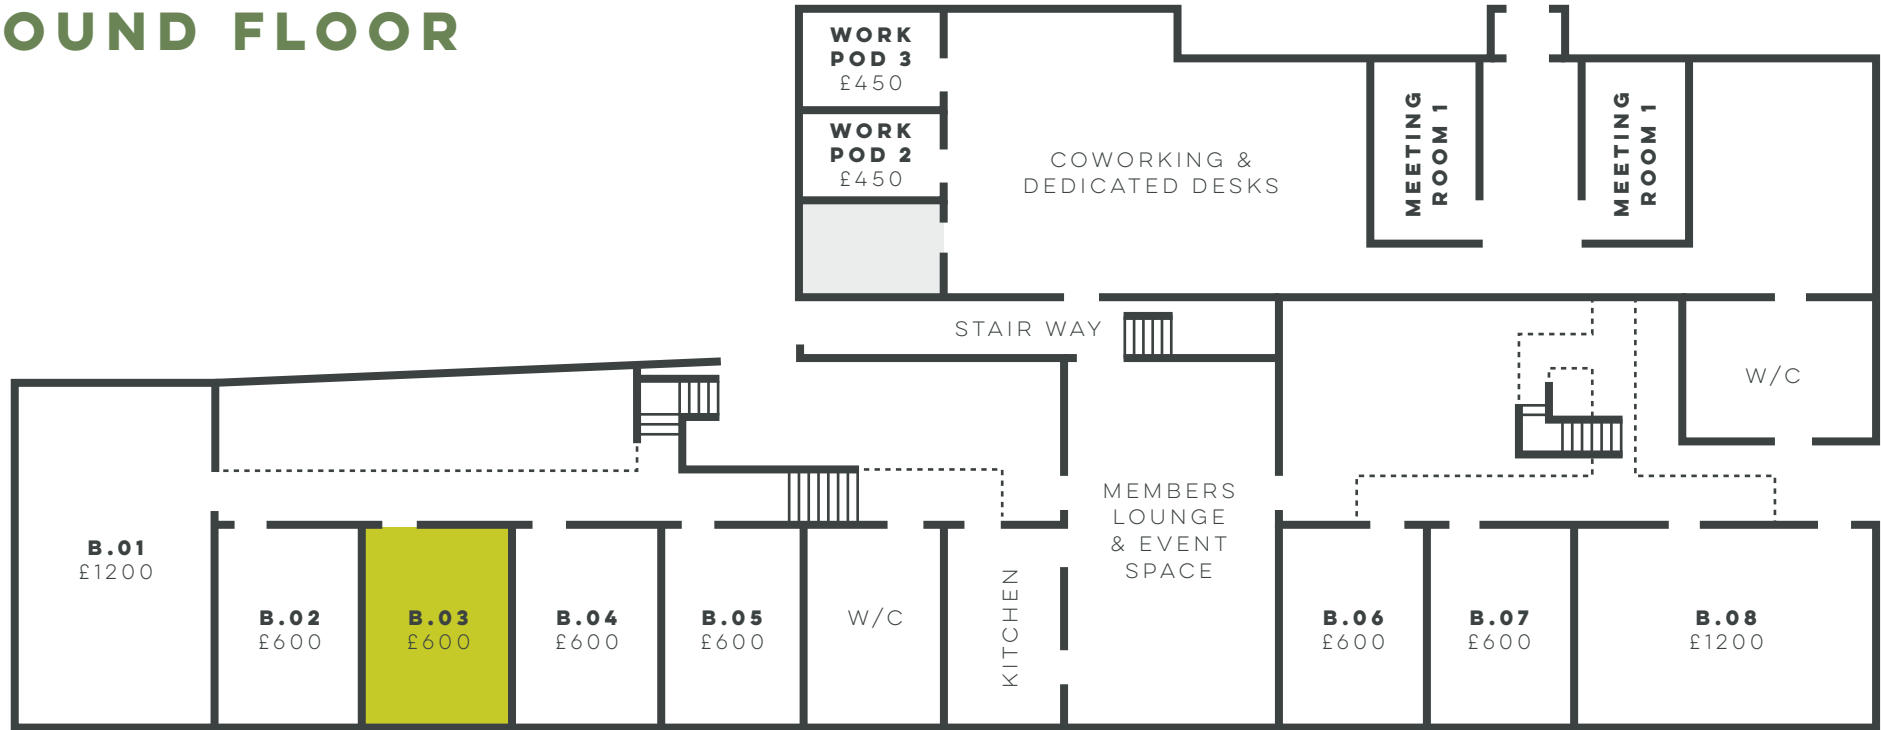

GROUND FLOOR

4 PERSON STUDIO (20 SQM)
£600 + VAT P/M 12-MONTH LEASE

WP.02	9 SQM	B.01	47 SQM	B.05	20 SQM
WP.03	9 SQM	B.02	20 SQM	B.06	20 SQM
		B.03	20 SQM	B.07	20 SQM
		B.04	20 SQM	B.08	40 SQM

INCLUDES:

24/7 Access
 Utilities & Cleaning
 1GB Fibre
 Members' Lounge

Members' Kitchen
 16 Hrs Meeting Room Use
 Business Address
 Showers And Bike Racks